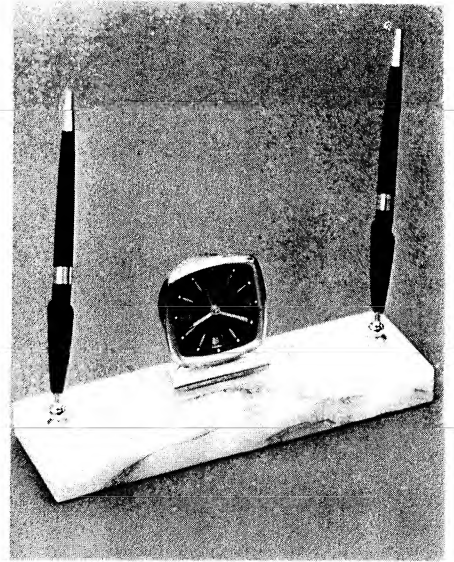

37CT - PEN BASE — AUTOMATIC TILT CALENDAR

105FC - PEN BASE — DOUBLE PEN — PLAQUE
SATIN — ROLL CALENDAR — PEN RESTS — TRAY

37RK - PEN BASE — DOUBLE PEN — SWIVEL ALARM CLOCK

612 - PEN BASE — DOUBLE PEN — PLAQUE — WIDE TRAY